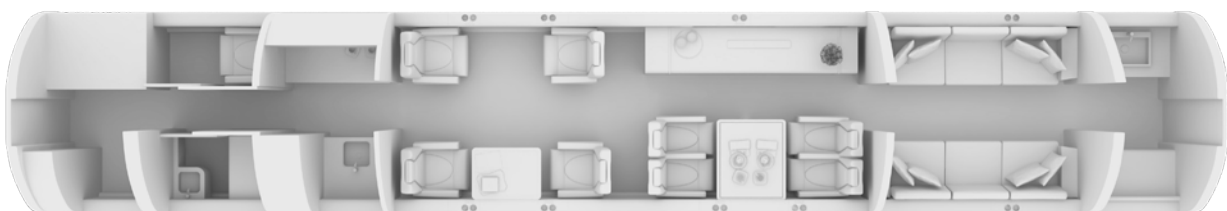

GLOBAL JET

GULFSTREAM 650 OE-LUC

14 pax

Up to 23* suitcases
5.52 m³ - 195 ft³
*depending on size of suitcases

7000 nm*
*depending on pax, load and weather

CABIN

YOM	2017
Crew	2 Pilots 1 Flight Attendant
Crew rest	Yes
Bed capacity	1 King size + 1 Queen size + 2 Single
Lavatory	FWD + AFT
Pets allowed	No

DIMENSIONS

Cabin length	12.65 m	41 ft 50 in
Cabin width	2.40 m	7 ft 9 in
Cabin height	1.93 m	6 ft 33 in

EQUIPMENT

CD-DVD	Yes
Wifi	Yes - at additional cost
Satphone	Yes
Iphone/Ipad	Yes
Galley	Microwave, Oven, Freezer, American Coffee Maker
Other features	VIP Seats include massage program; Noise canceling headsets