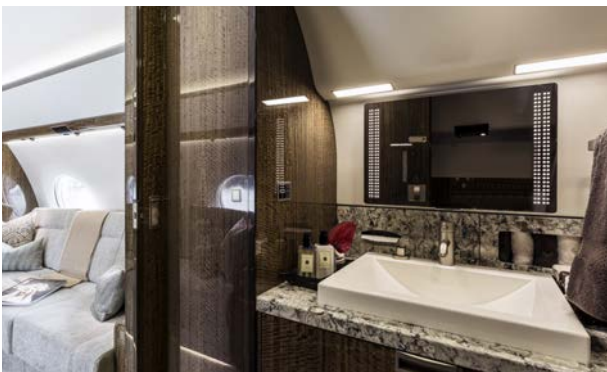

GLOBAL JET

GULFSTREAM 650 OE-LUC

© 2020 GlobalJet Concept - All Rights Reserved