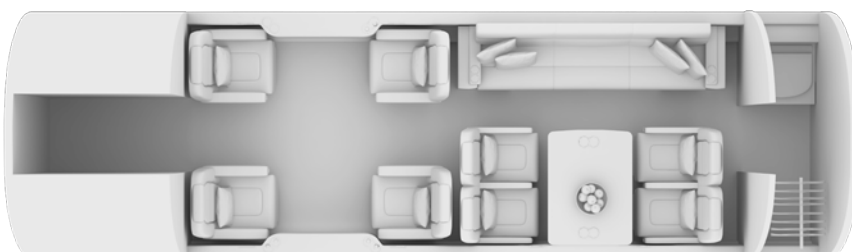

© 2020 GlobalJet Concept - All Rights Reserved