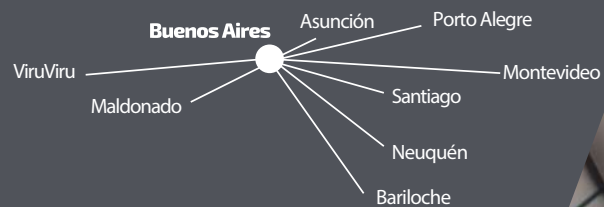

# LEARJET 31ER / LV-IAQ

## Entertainment

Airshow moving map

Power outlets