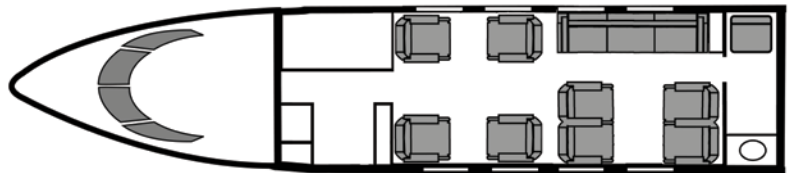

# Challenger 604

N696KT

- Seats 12
- Complimentary Unlimited Domestic WiFi
- 2 Monitors
- CD/DVD Players
- Air Show
- Worldwide Satellite Phone
- Fully Stocked Forward Galley
- Fully Enclosed Aft Lavatory