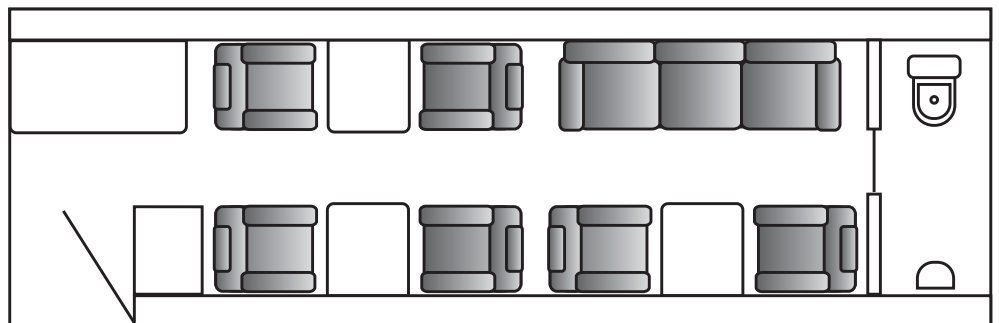

DASSAULT FALCON 50EX SUPER MID

9 PASSENGERS
WIDTH 6'1"
HEIGHT 5'9"
LENGTH 23'5"
RANGE 3,388
KTYS
WIFI

p: 888.537.1392
e: charter@davincijets.com

4690 First Flight Drive
Charlotte, NC 28208

DavinciJets.com