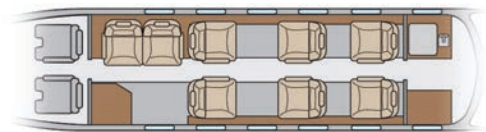

Technical Capabilities

Wifi	Yes
Power Outlets	Yes