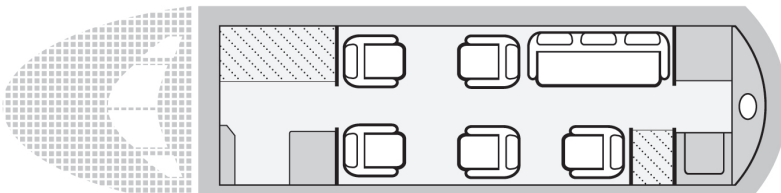

AIRCRAFT AMENITIES

- Mini galley
- Enclosed lavatory
- Airshow
- Flight phone
- Leather seats
- Power outlets
- DVD/CD
- Microwave
- Data port

www.priesterav.com | +1 888 323 7887