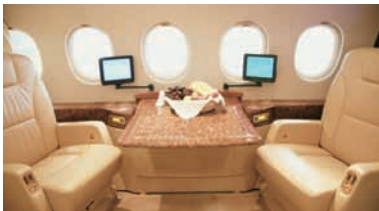

Falcon 2000 EX EASY

Business-Jet of the
„wide-body-class“,
intercontinental range

Falcon 2000 EX EASy

Crew	2 pilots 1 passenger attendant
Seats	10 passengers
Cabin size	length 7,98 m / 26.2 ft width 2,34 m / 7.8 ft height 1,87 m / 6.2 ft
Equipment	Satellite Telephone System Cabin Entertainment AFIS Airshow
Cruising speed	880 km/h (470 NMph) M 0.80
Cruising altitude	14.300 m / 43,000 ft
Range	7.000 km (3,800 NM)
Engine	2 x Pratt & Whitney PW308C