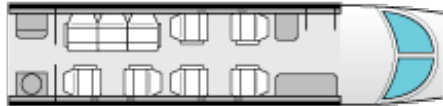

The Gulfstream G200 is an impressive Super Mid-Size Jet. This aircraft offers superior range and comfort with Transcontinental performance capability. With a 6'3" cabin height, the G200 provides the most headroom in its class. Our complimentary Wi-Fi, executive tables, and power outlets offer a productive atmosphere for the most business savvy traveler. A fully berthable divan and whisper quiet cabin allow guests to rest and arrive at their destination refreshed.

JETASG.COM

973.864.6200

CHARTER@JETASG.COM

401 INDUSTRIAL AVE.
TETERBORO NJ, 07608

Additional Specs

YEAR OF MANUFACTURE 2004	WIDTH 7.2 feet
REFURBISHED 2016	BAGGAGE CAPACITY 25 cubic feet
CREW 2	CRUISING ALTITUDE 43000 feet
HEIGHT 6.2 feet	AMENITIES Enclosed aft lavatory Satellite radio Refreshment center Wifi Airshow Berthable Divan
LENGTH 25 feet