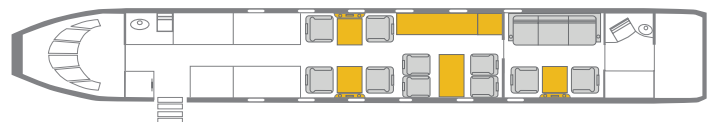

### INTERIOR FEATURES

- Seats 12 passengers
- Sleeps 7 passengers
- Stage Inflight Entertainment
- Flight Phone / 110V Outlets / Headsets
- Full Forward Galley
- Convection Oven / Microwave
- Espresso Machine

**PERFORMANCE** \* :Range (statute miles): 6,900 - Cruising Speed (mph): 560  
**SPECIFICATIONS**: Cabin Height: 6.3 ft, Width: 8.2 ft, Length: 48.4 ft - Baggage: Interior: 195 cu. ft

**CONTACT SOLAIRUS TODAY TO BOOK YOUR NEXT CHARTER FLIGHT**  
**800.359.7861 - CHARTER@SOLAIRUS.AERO - WWW.SOLAIRUS.AERO**