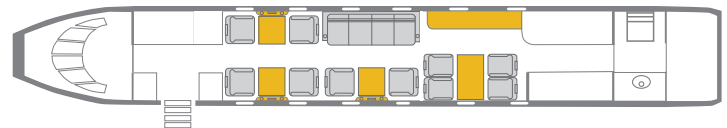

GULFSTREAM G450

FREE KU BAND WiFi Onboard FEATURES

- Seats 12 Passengers
- Sleeps 4 Passengers
- Airshow/ HDMI input ports
- Flight Phone / 110V Outlets
- Full Aft Galley
- Oven / Microwave / Toaster
- Forward and Aft Lavatories

PERFORMAN CE* : Range (statute miles): 5000 - Cruising Speed (mph): 480
SPEC IFICATIONS: Cabin Height: 6.2 ft, Width: 7.3 ft, Length: 45.1 ft - Baggage: 169 cu. ft

CONTACT SOLAIRUS TODAY TO BOOK YOUR NEXT CHARTER FLIGHT
800.359.7861 - CHARTER@SOLAIRUS.AERO - WWW.SOLAIRUS.AERO