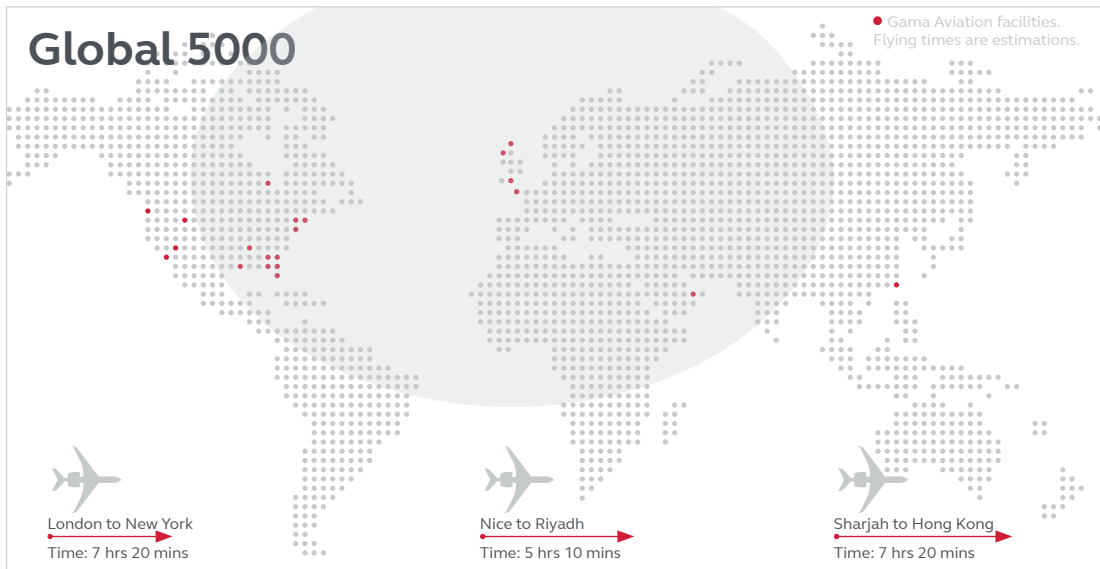

Global 5000

Typical internal layout

Your mission, our passion.
gamaaviation.com

Gama Aviation