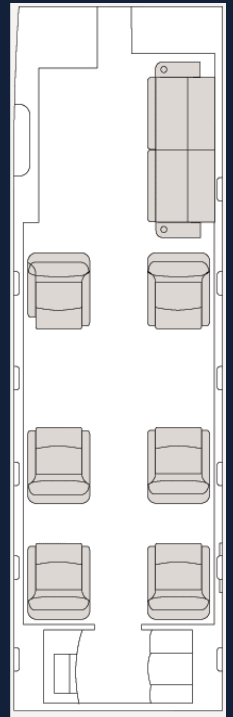

EMBRAER PRAETOR 500 (VH-8DE)

PASSENGERS: 8 | RANGE: 7hrs 15mins | HOMEBASE: MELBOURNE (YMEN)

YOM: 2023

Homebase: Melbourne (YMEN)

Passengers: 8

Beds: 3 x singles

Cabin Attendant: Yes

WiFi: Yes

Smoking/E-cigarette: No

Pets: No

Cabin Dimension:

H 1.85 m x W 2.10 m

Cabin Dimension:

H 1.75 m x W 1.85 m

Baggage Capacity: 150 ft³, 15 standard size suitcases plus additional carry-on sized soft bags

Cruise Speed: 466 kt

Max Cruise Altitude: 45,000 ft

Max Range: 3,340 nm

Max Hours Without Fuel Stop:

7 hrs 15 mins