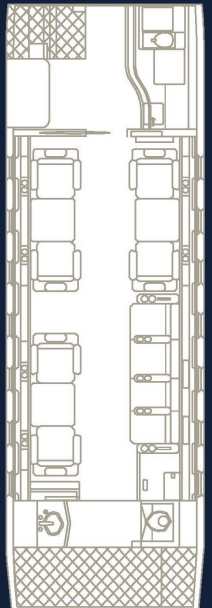

BOMBARDIER CHALLENGER 604 (VH-VSZ)

PASSENGERS: 10 | RANGE: 7.5hrs | HOMEBASE: SYDNEY (YSSY)

YOM: 1999
Homebase: Sydney (YSSY)
Passengers: 10
Beds: 4 x singles
Cabin Attendant: Yes
WiFi: No
Smoking/E-cigarette: No
Pets: Upon request
Cabin Dimension:
H 1.85 m x W 2.50 m

Baggage Capacity: 115 ft³,
roughly 12 standard size
suitcases plus additional carry-on
sized soft bags
Cruise Speed: 459 kt
Max Cruise Altitude: 41,000 ft
Max Range: 3,824 nm
Max Hours Without Fuel Stop:
7 hrs 30 mins