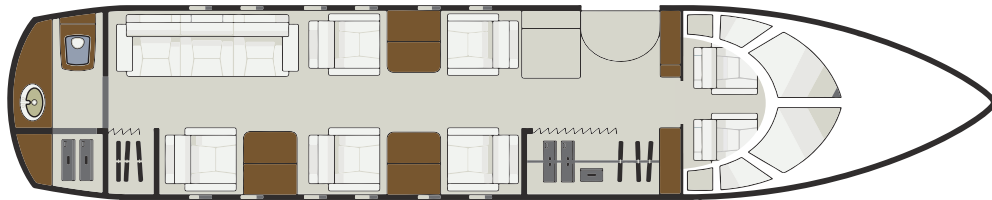

CIRRUS AVIATION

HAWKER 900XP

N999PR

Mid
JET TYPE

Up to 9 (Includes Belted Lav)
PASSENGER CAPACITY

2007/2021
YOM/YOR

5 ft 7 in
CABIN HEIGHT

6 ft 0 in
CABIN WIDTH

23 ft 0 in
CABIN LENGTH

6 Hours
FLIGHT TIME

Enclosed Lavatory
Domestic WiFi
Partial Galley
AMENITIES

CIRRUS AVIATION