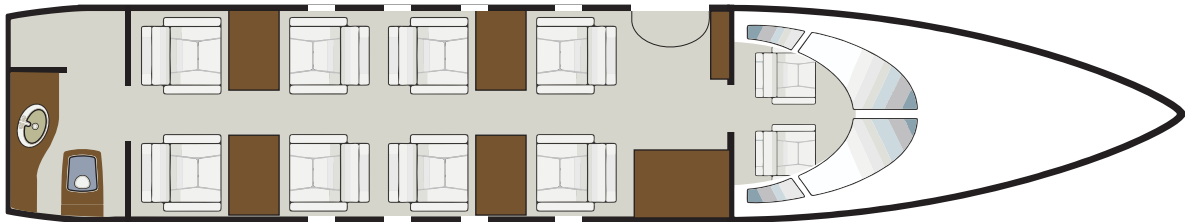

CIRRUS AVIATION

LEARJET 45XR

N787CH

Super Light
JET TYPE

Up to 9 (Includes Belted Lav)
PASSENGER CAPACITY

2005/2022
YOM/YOR

4 ft 11 in
CABIN HEIGHT

5 ft 1 in
CABIN WIDTH

19 ft 9 in
CABIN LENGTH

4.5 Hours
FLIGHT TIME

Enclosed Lavatory
Domestic WiFi
Partial Galley
AMENITIES