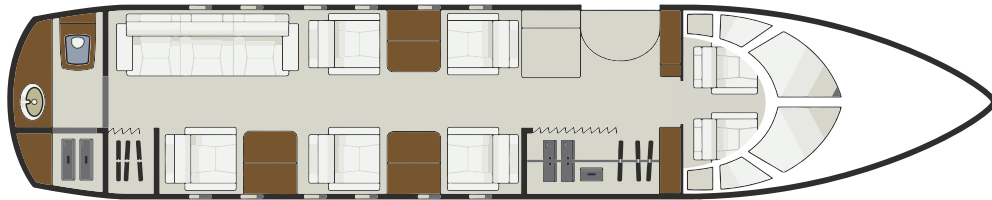

CIRRUS AVIATION

HAWKER 900XP

N703CD

Mid
JET TYPE

Up to 9 (Includes Belted Lav)
PASSENGER CAPACITY

2007/2018
YOM/YOR

5 ft 7 in
CABIN HEIGHT

6 ft 0 in
CABIN WIDTH

23 ft 3 in
CABIN LENGTH

6 Hours
FLIGHT TIME

Enclosed Lavatory
Domestic WiFi
Partial Galley
AMENITIES

CIRRUS AVIATION