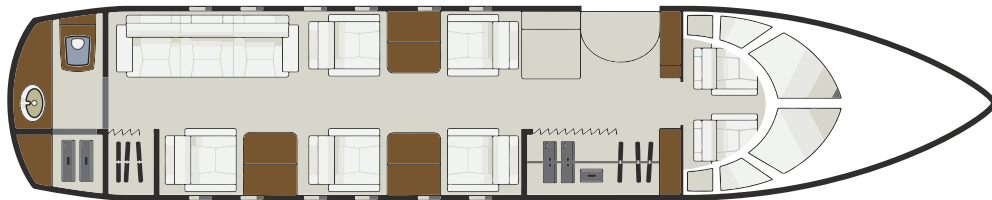

CIRRUS AVIATION

# HAWKER 900XP

N702SS

Mid  
JET TYPE

Up to 9 (Includes Belted Lav)  
PASSENGER CAPACITY

2008/2021  
YOM/YOR

5 ft 7 in  
CABIN HEIGHT

6 ft 0 in  
CABIN WIDTH

23 ft 0 in  
CABIN LENGTH

6 Hours  
FLIGHT TIME

Enclosed Lavatory  
Domestic WiFi  
Partial Galley  
AMENITIES