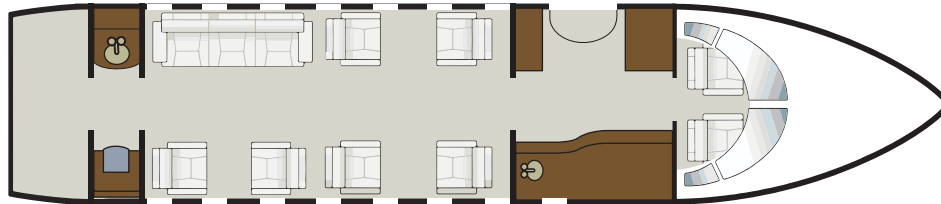

CIRRUS AVIATION

CHALLENGER 300

N702RW

Super Mid
JET TYPE

Up to 9
PASSENGER CAPACITY

2012/2022
YOM/YOR

6 ft 1 in
CABIN HEIGHT

7 ft 2 in
CABIN WIDTH

28 ft 7 in
CABIN LENGTH

6.5 Hours
FLIGHT TIME

Enclosed Lavatory
Domestic WiFi
Full Galley
AMENITIES

CIRRUS AVIATION