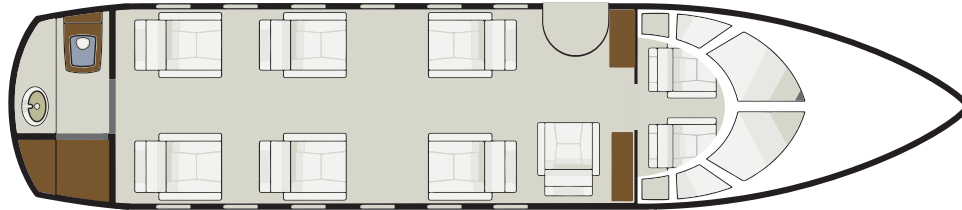

CIRRUS AVIATION

CITATION CJ3

N613KJ

Light
JET TYPE

Up to 8 (Includes Belted Lav)
PASSENGER CAPACITY

2008/2021
YOM/YOR

4 ft 9 in
CABIN HEIGHT

4 ft 10 in
CABIN WIDTH

15 ft 8 in
CABIN LENGTH

3.5 Hours
FLIGHT TIME

Enclosed Lavatory
Domestic WiFi
Partial Galley
AMENITIES