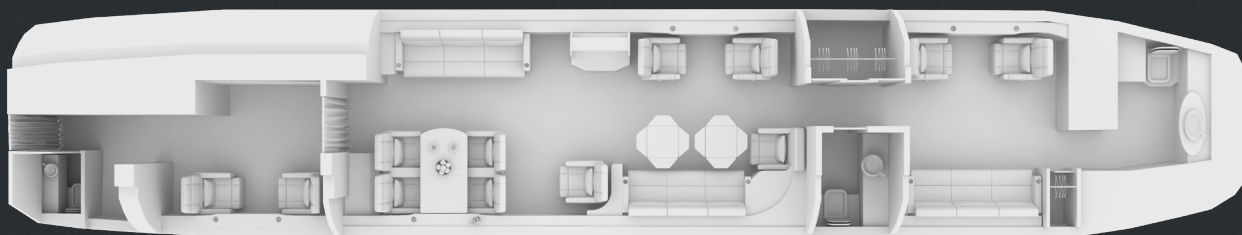

EQUIPMENT

DVD Player	Yes
Wifi	Yes - at additional cost
Satphone	Yes
Iphone/Ipad	No
Galley	Fully equipped
Other features	Buffet in the executive lounge