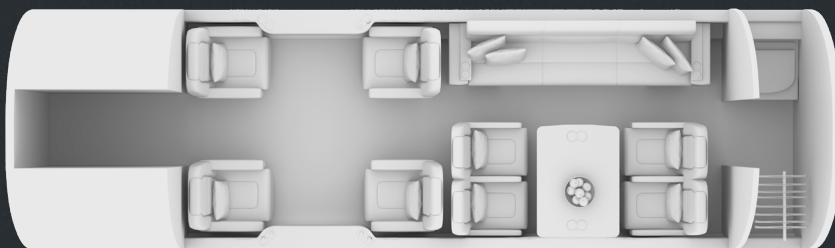

[Click here to view the aircraft's video](#)