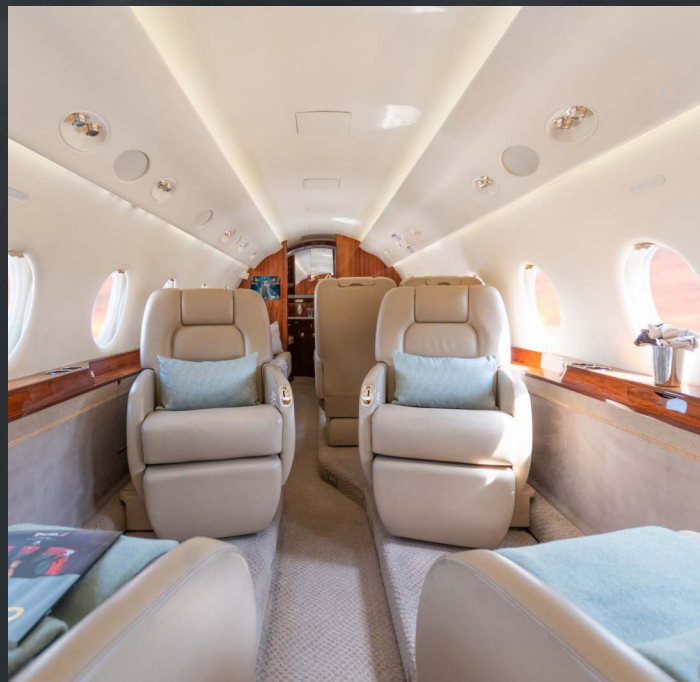

GLOBAL JET

CHARTER & BROKERAGE

GULFSTREAM 200 EC-LAE

10 pax

Up to 11* suitcases
3.5m³ - 125ft³
*depending on size of suitcases

2600 nm*
*depending on pax, load and weather

*additional cost for cleaning

CABIN

DIMENSIONS

| | | |
|-------------|--------|------------|
| Max. length | 7.44m | 24 ft 4 in |
| Max. width | 2.19 m | 7 ft 2 in |
| Max. height | 1.92 m | 6 ft 3 in |

EQUIPMENT

| | |
|-------------|------------------------------|
| DVD Player | Yes |
| Wifi | No |
| Satphone | Yes |
| Iphone/Ipad | No |
| Galley | Hot catering: Microwave Oven |