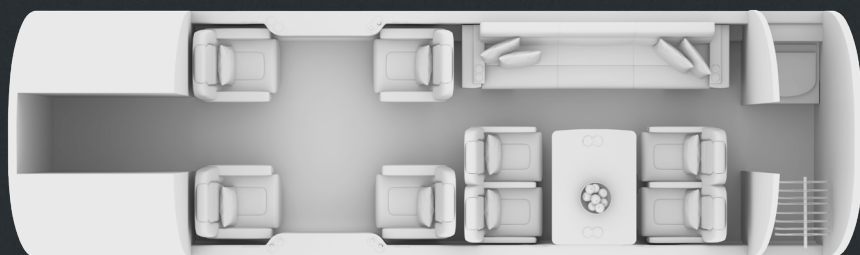

GULFSTREAM 200 EC-KBC

10 pax

Up to 11* suitcases
3.5m³ - 125ft³
*depending on size of suitcases

3800 nm*
*depending on pax, load and weather

CABIN

YOM	2006
Crew	2 Pilots 1 Cabin Attendant
Crew rest	No
Bed capacity	3 Single
Lavatory	AFT
Pets allowed	No

DIMENSIONS

Cabin length	7.44 m	24 ft 4 in
Cabin width	2.19 m	7 ft 2 in
Cabin height	1.92 m	6 ft 3 in

EQUIPMENT

DVD Player	Yes
Wifi	No
Satphone	Yes
Iphone/Ipad	No
Galley	Hot catering; Microwave Oven
Other features	Carpet, leather seats, divan and lateral panels refurbished in September 2019

[Click here to view the aircraft's 3D virtual tour](#)