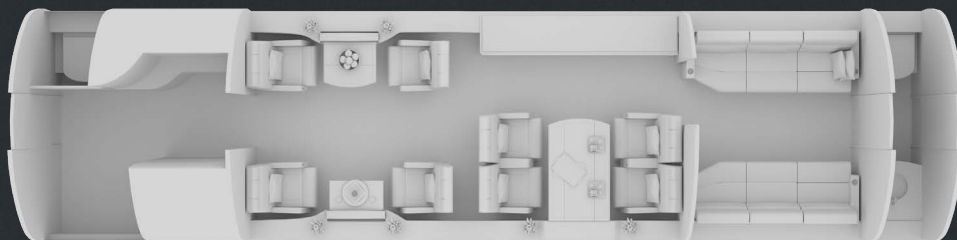

[Click here to view the aircraft's 3D virtual tour](#)

[Click here to view the aircraft's Video](#)