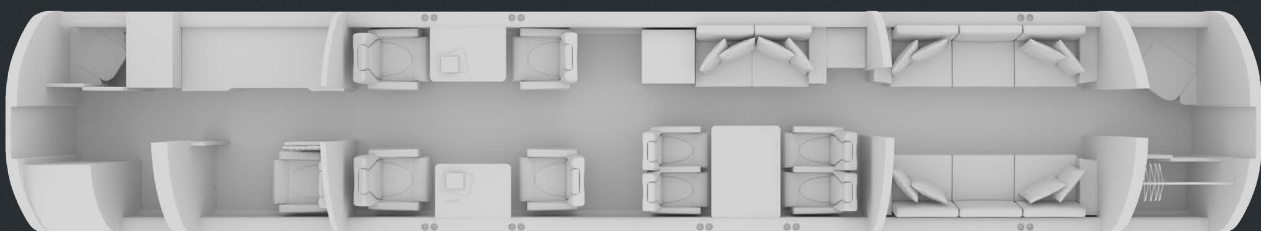

[Click here to view the aircraft's 3D virtual tour](#)

[Click here to view the aircraft's video](#)