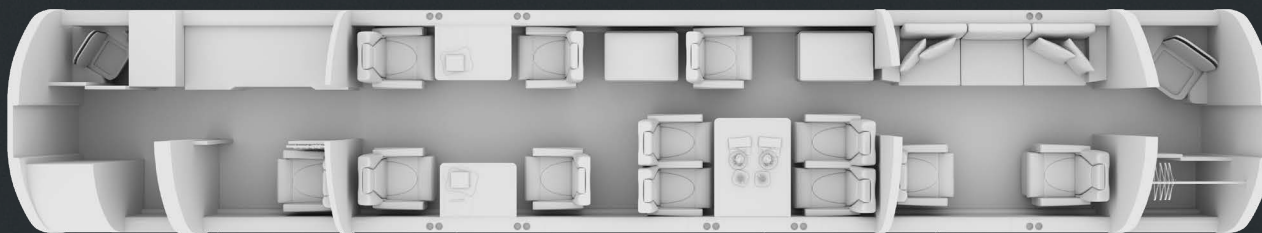

GLOBAL JET

CHARTER & BROKERAGE

BOMBARDIER GLOBAL 6000 LX-IXI

 14 pax

 Up to 10* suitcases
2.25m³ - 80ft³
*depending on size of suitcases

 6000 nm*
*depending on pax, load and weather

CABIN

YOM	2016
Crew	2 Pilots 1 Cabin Attendant
Crew rest	Yes
Bed capacity	1 Double, 1 Big Single (Divan), 3x singles or 1 Big Single (Divan), 5x singles
Lavatory	FWD + AFT
Pets allowed	Upon request

DIMENSIONS

Max. length	13.18 m	43 ft 3 In
Max. width	2.41 m	7 ft 11 In
Max. height	1.88 m	6 ft 2 In

EQUIPMENT

CD-DVD Player	Yes
Wifi	Yes - at additional cost
Satphone	Yes
Galley	Fully equipped

GLOBAL JET

CHARTER & BROKERAGE