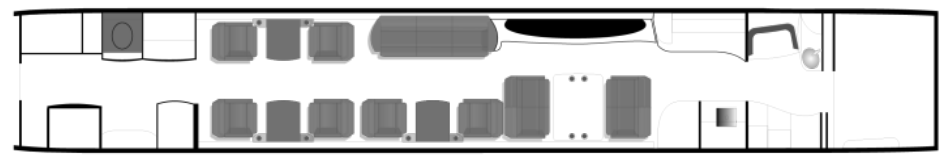

 | GULFSTREAM V

 | 14

DOMESTIC | 

Tail	N962MM
Year	2000
Interior Remodel Year	2014
Exterior Remodel Year	2014
Baggage Space Ft <sup>3</sup>	226
Range NM	6674
Air Speed KT	488
Base Airport	KPBI
Base State	FL
Cabin Height	6'1"
Cabin Width	7'3"
Cabin Length	50'10"
Aircraft Type	Heavy

### INTERIOR AMENITIES

- ★ Offers an unrivaled combination of comfort, luxury, and convenience for those passengers seeking a one-of-a-kind experience.
- ★ The Gulfstream V flies at higher altitudes than other jets, providing a smoother and more comfortable ride
- ★ Advanced avionics and safety features make the Gulfstream V is one of the safest private jets in the world
- ★ Fully equipped galley, spacious showers and bathrooms, and advanced entertainment systems