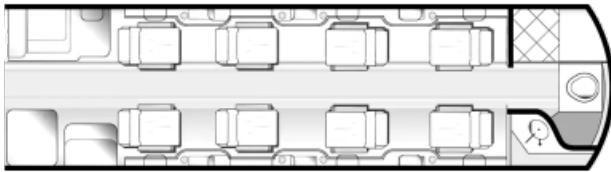

 | CITATION X

 | 8

DOMESTIC | 

Tail	N527NP
Year	2004
Interior Remodel Year	2019
Exterior Remodel Year	2017
Baggage Space Ft ³	82
Range NM	3463
Air Speed KT	525
Base Airport	KPBI
Base State	FL
Cabin Height	5'8"
Cabin Width	5'6"
Cabin Length	23'11"
Aircraft Type	Super Mid

INTERIOR AMENITIES

- ★ Seats 8 passengers in an abundance of luxury and comfort, with spacious and well-appointed cabins with comfortable seating
- ★ Equipped with GoGo wifi system, providing passengers with fast and reliable internet access throughout their flight.
- ★ With a range of up to 3,400 nautical miles, the Citation X can travel just about anywhere in the world
- ★ One of the best safety records in the industry, with advanced avionics and safety features that ensure passengers are safe