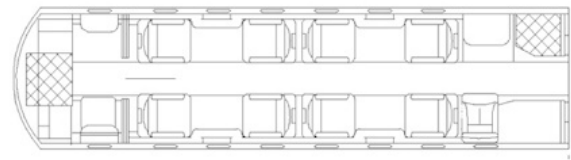

 | CITATION SOVEREIGN
  | 8
 DOMESTIC

Tail	N369FG
Year	2008
Interior Remodel Year	2020
Exterior Remodel Year	2020
Baggage Space Ft <sup>3</sup>	35
Range NM	3010
Air Speed KT	420
Base Airport	KVNY
Base State	CA
Cabin Height	5' 7"
Cabin Width	5' 5"
Cabin Length	25' 3"
Aircraft Type	Super Mid

### INTERIOR AMENITIES

- ★ Powerful and reliable business jet, capable of carrying up to 8 passengers in comfort
- ★ Latest in avionics and autopilot technology, ensuring a safe and efficient flight
- ★ Equipped with a state-of-the-art cabin management system, providing users with a range of entertainment and connectivity options
- ★ An impressive range of up to 3,000 nautical miles, allowing users to fly to their destination quickly and conveniently