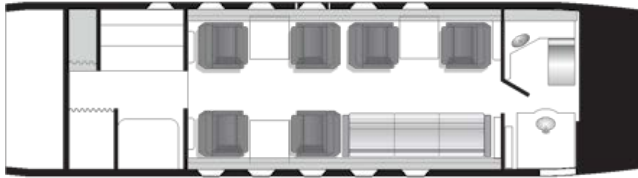

ALERION
AVIATION

 | **GULFSTREAM G200**

 | **9**

DOMESTIC | 

Tail	N54CM
Year	2003
Interior Remodel Year	2024
Exterior Remodel Year	2024
Baggage Space Ft ³	125
Range NM	3000
Air Speed KT	470
Base Airport	PBI
Base State	FL
Cabin Height	6' 3"
Cabin Width	7' 2"
Cabin Length	24' 4"
Aircraft Type	Super Mid

INTERIOR AMENITIES

- ★ Indulge in the ultimate luxury of complimentary high-speed domestic Wi-Fi with Gogo L5 on board
- ★ Offers a spacious luxurious cabin with comfortable seating for up to 9 passengers
- ★ Experience the height of luxury with in-flight entertainment and savor gourmet delights prepared in the fully-equipped state-of-the-art galley
- ★ Embark on non-stop lavish journeys to the world's most exclusive destinations with a range of up to 3000 nautical miles