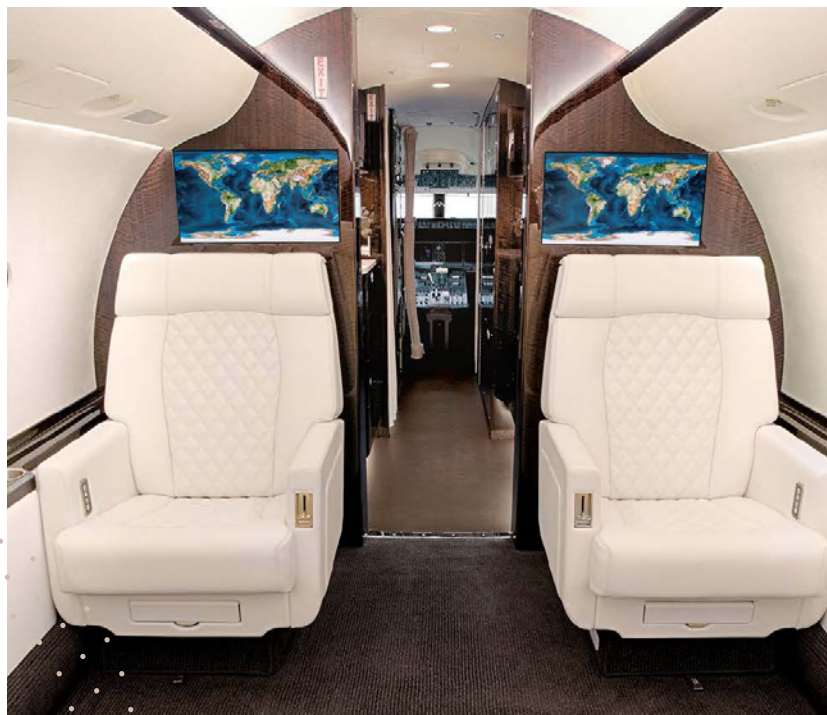

PERFORMANCE

MAX RANGE	5,830 nm / 10,797 km
MAX SPEED	590 mph / 950 km/h
MAX HOURS	12