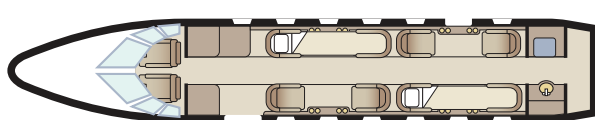

CITATION X

Passengers	8
Sleeps	2
Year of Manufacture	2000
Year of Refurbishment	2018
Range	3100 NM / 6 Hours
Baggage Capacity	54 cubic feet
WiFi	Yes
Lavatory	1
Cabin Width	5.6'
Cabin Height	5.7'
Cabin Length	23.5'

Day Configuration

Night Configuration

360° tour available online

Connectivity

Complimentary domestic WiFi
Aircell Iridium flight phone

Entertainment

DVD / CD entertainment system
Full-screen LCD monitor
Two power outlets