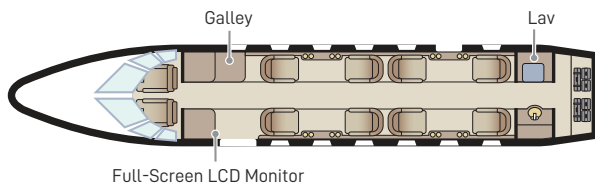

CITATION X

Passengers	8
Sleeps	2
Year of Manufacture	2000
Year of Refurbishment	2018
Range	3100 NM / 6 Hours
Baggage Capacity	54 cubic feet
WiFi	Yes
Lavatory	1
Cabin Width	5.6'
Cabin Height	5.7'
Cabin Length	23.5'

Day Configuration

Night Configuration

360° tour available online

Connectivity

Complimentary domestic WiFi
Aircell Iridium flight phone

Entertainment

DVD / CD entertainment system
Full-screen LCD monitor
Two power outlets