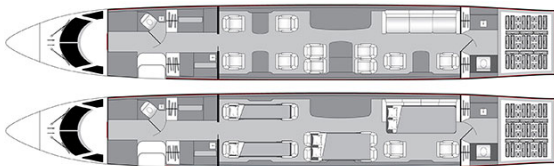

CABIN CONFIGURATION