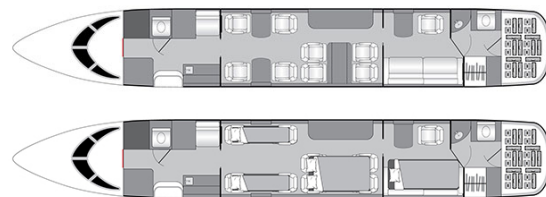

CABIN CONFIGURATION