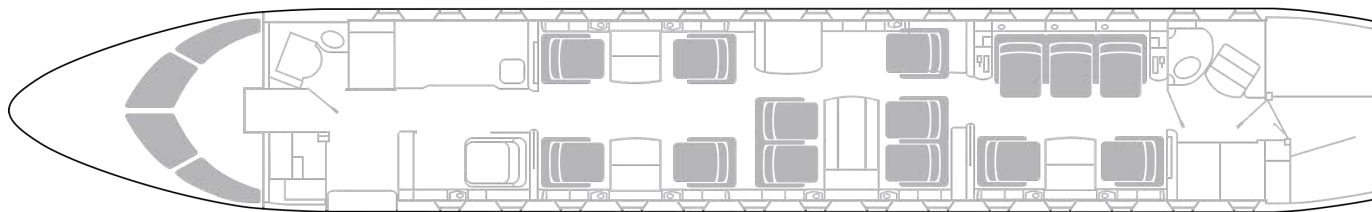

elitavia.com

2012 Global 6000

Specifications

Seating	14 Passenger Configuration
Max Range	6,000 nm / 11,112km
Cruise Speed	904 km/h / 564 mph
Cabin Height	6' 2" / 1.88m
Cabin Volume	2,140 cu ft
Luggage Volume	195 cu ft / Approx. 10 Large Suitcases
Lavatory	2 - Forward and Aft
WiFi	Yes