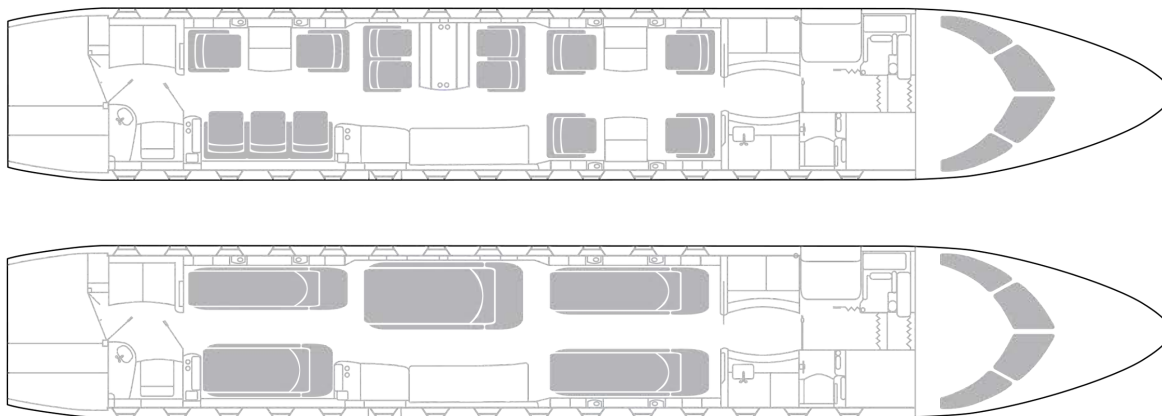

Elit'Avia Americas
5169 Route 17K, Newburgh, NY
12550 USA
Tel: +1 770 800-1070
info@elitavia.com

elitavia.com

2012 Bombardier Global 5000

Specifications

Seating	13 Passenger Configuration 6 Sleeping Positions (4 single, 1 double)
Cabin Interior	Refurbished in 2022
Max Range	5,200 nm / 9,360km
Cruise Speed	903 km/h / 561 mph
Cabin Height	6' 2" / 1.88m
Cabin Volume	1,889 cu ft
Luggage Volume	195 cu ft / Approx. 13 Large Suitcases
Lavatorie(s)	2 - Forward and Aft
WiFi	Yes (Swiftbroadband)
Connectivity & Entertainment	Blu-ray, CD/DVD/MP3, 2 PAX Monitors, Satcom (Iridium),
Galley Equipment	Espresso Machine, Microwave, Toaster, Hi-temp Oven, Kettle