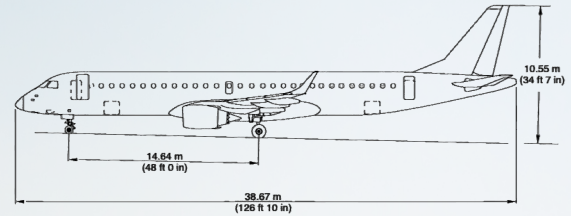

3.700 Kg

Specifications

Embraer | E195

GENERAL

Manufacturer	Embraer
Type	195 LR
Registration	SX-RMA
Year Manufacture	2015
MSN	19500742

PERFORMANCES

Max Speed	0.83 M
Max Altitude	41.000 ft
Max Range	2.593 NM

“

Modern regional jet aircraft manufactured by Embraer. It is the largest member of the E-Jet E2 family and has a capacity of 118 passengers.

”

Popular with airlines around the world.

Dimensions

Embraer | E195

WEIGHT & VOLUMES

Max Take-Off Weight	52.290 Kg
Max Landing Weight	44.000 Kg
Max Zero Fuel Weight	42.600 Kg
Fuel Capacity	13.100 Kg
Cargo Capacity	3.700 Kg

DIMENSIONS

Length	38.67 m
Height	10.55 m
Width	5.94 m
Wingspan	28.72 m