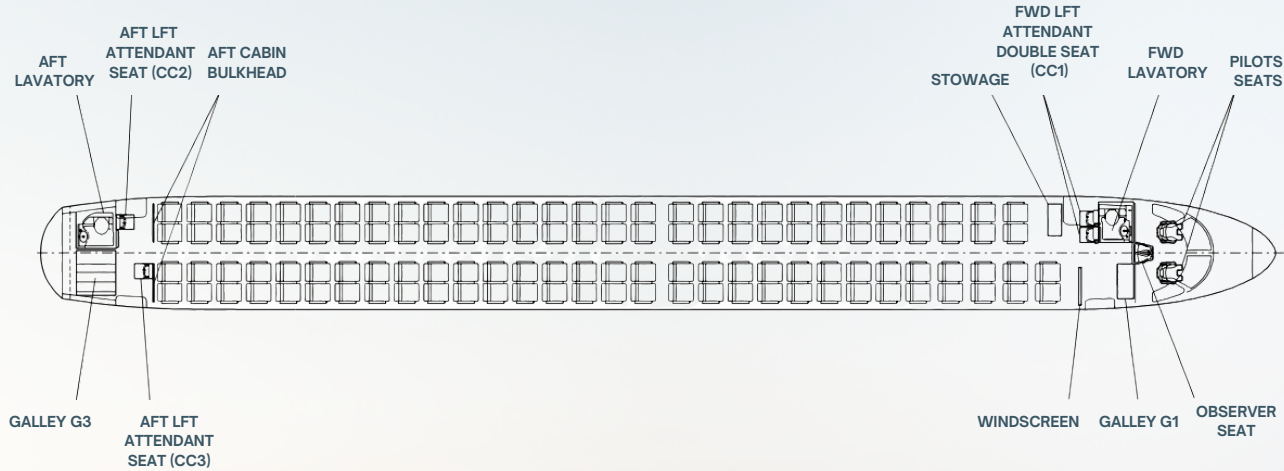

“

Modern regional jet aircraft manufactured by Embraer. It is the largest member of the E-Jet E2 family and has a capacity of 118 passengers.

”

Popular with airlines around the world.

Dimensions

Embraer | E195

WEIGHT & VOLUMES

Max Take-Off Weight	52.290 Kg
Max Landing Weight	44.000 Kg
Max Zero Fuel Weight	42.600 Kg
Fuel Capacity	13.100 Kg
Cargo Capacity	3.700 Kg

DIMENSIONS

Length	38.67 m
Height	10.55 m
Width	5.94 m
Wingspan	28.72 m

Cabin Compartments

Embraer | E195

CABIN CONFIGURATION

Passengers	118 Y
Cabin configuration	12 Business + 106 Economy
Seats configuration	2+2
Crew Seat configuration	2+3

Available for
ACMI & Charter

Contact us