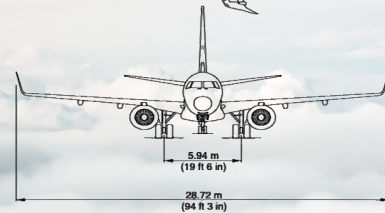

3.700 Kg

Specifications

Embraer | E195

GENERAL

Manufacturer	Embraer
Type	195 LR
Registration	SX-RMA
Year Manufacture	2015
MSN	19500742

PERFORMANCES

Max Speed	0.83 M
Max Altitude	41.000 ft
Max Range	2.593 NM

“

Modern regional jet aircraft manufactured by Embraer. It is the largest member of the E-Jet E2 family and has a capacity of 118 passengers.

”

Popular with airlines around the world.

Dimensions

Embraer | E195

WEIGHT & VOLUMES

Max Take-Off Weight	52.290 Kg
Max Landing Weight	44.000 Kg
Max Zero Fuel Weight	42.600 Kg
Fuel Capacity	13.100 Kg
Cargo Capacity	3.700 Kg

DIMENSIONS

Length	38.67 m
Height	10.55 m
Width	5.94 m
Wingspan	28.72 m