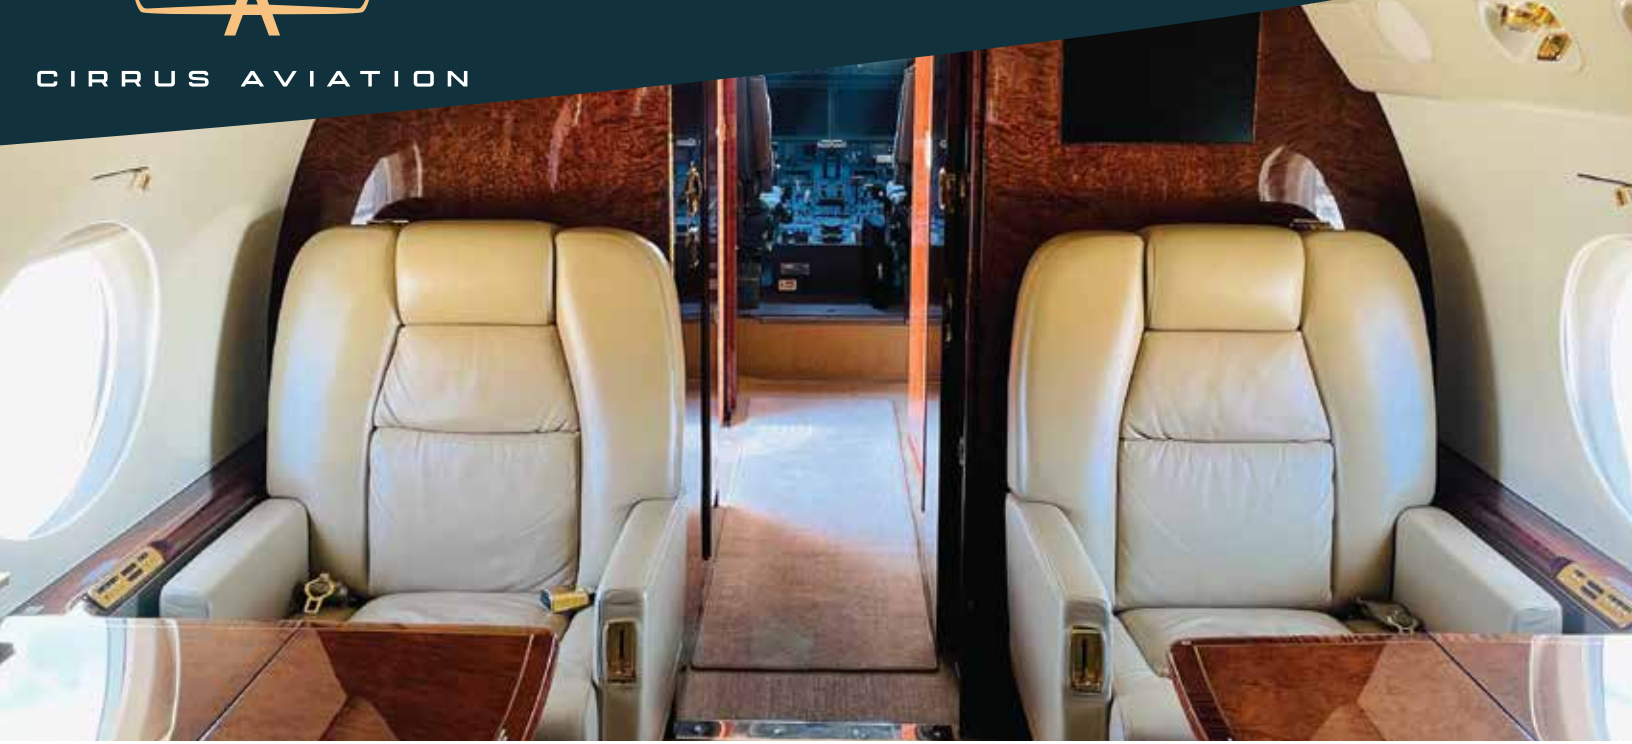

CIRRUS AVIATION

GULFSTREAM 550

N623MS

Ultra Long Range
JET TYPE

Up to 14
PASSENGER CAPACITY

2006/2022
YOM/YOR

6 ft 2 in
CABIN HEIGHT

7 ft
CABIN WIDTH

43 ft
CABIN LENGTH

13 Hours
FLIGHT TIME

Cabin Host
Domestic WiFi & Satellite
Full Galley
AMENITIES

CIRRUS AVIATION