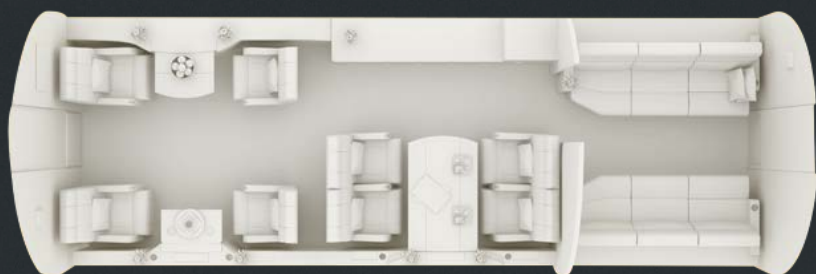

GLOBAL JET

CHARTER & BROKERAGE

DASSAULT FALCON 7X

12 pax

Up to 12* suitcases
4m³ - 141ft³
*depending on size of suitcases

5950 nm*
*depending on pax, load and weather

CABIN

YOM	2011
Crew	2 Pilots 1 Flight Attendant
Crew rest	No
Bed capacity	2 single - 2 double or 4 single - 1 double
Lavatory	FWD + AFT
Pets allowed	Yes

DIMENSIONS

Cabin length	11.91 m	39 ft
Cabin width	2.34 m	7 ft 8 in
Cabin height	1.88 m	6 ft 2 in

EQUIPMENT

CD-DVD Player	Yes
Wifi	Yes - at additional cost
Satphone	Yes
Iphone/Ipad	Yes
Galley	Warm catering; Espresso coffee machine
Other features	4 screens

[Click here to view the aircraft's 3D virtual tour](#)