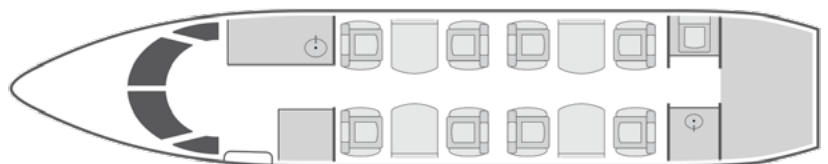

GULFSTREAM G280	8	4G DOMESTIC	

- Factory-delivered 2022 aircraft with 8 all-leather captain's chairs
- High speed domestic 4G Wi-Fi
- Entertainment system features dual HD cabin monitors with digital media server in addition to Apple TV and iPad
- Forward galley with microwave, chilled storage & coffee maker
- Gulfstream Cabin Management System
- Aft lavatory

FLOORPLAN