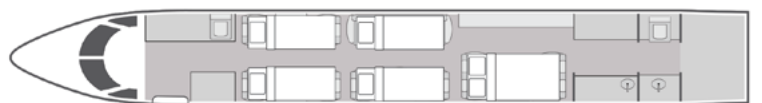

AIRCRAFT

PASSENGERS

WI-FI

✈️ | **GULFSTREAM GIV-SP** | 13 | 4G DOMESTIC | 📶

- 13 passenger seating with forward four-place club seating, mid-cabin three-place divan opposite two-place club seating, and aft cabin four-place conference table
- 2022 refurbished interior with quilted leather seating
- Equipped with complimentary domestic 4G Wi-Fi
- Bluetooth enabled surround sound
- Entertainment system with DVD/CD player
- Airshow with cabin monitor
- Full aft galley with oven and microwave
- Satellite phone system
- Sleeps up to 6 passengers
- Forward and aft lavatories

FLOORPLAN

SLEEPING CONFIGURATION

Year	2002
Interior Refurbishment	2022
Range	4,200 NM
Lavatories	2
Sleeps	6
Baggage	169 ft ³
Cabin H/L/W	6'2" x 45'1" x 7'4"