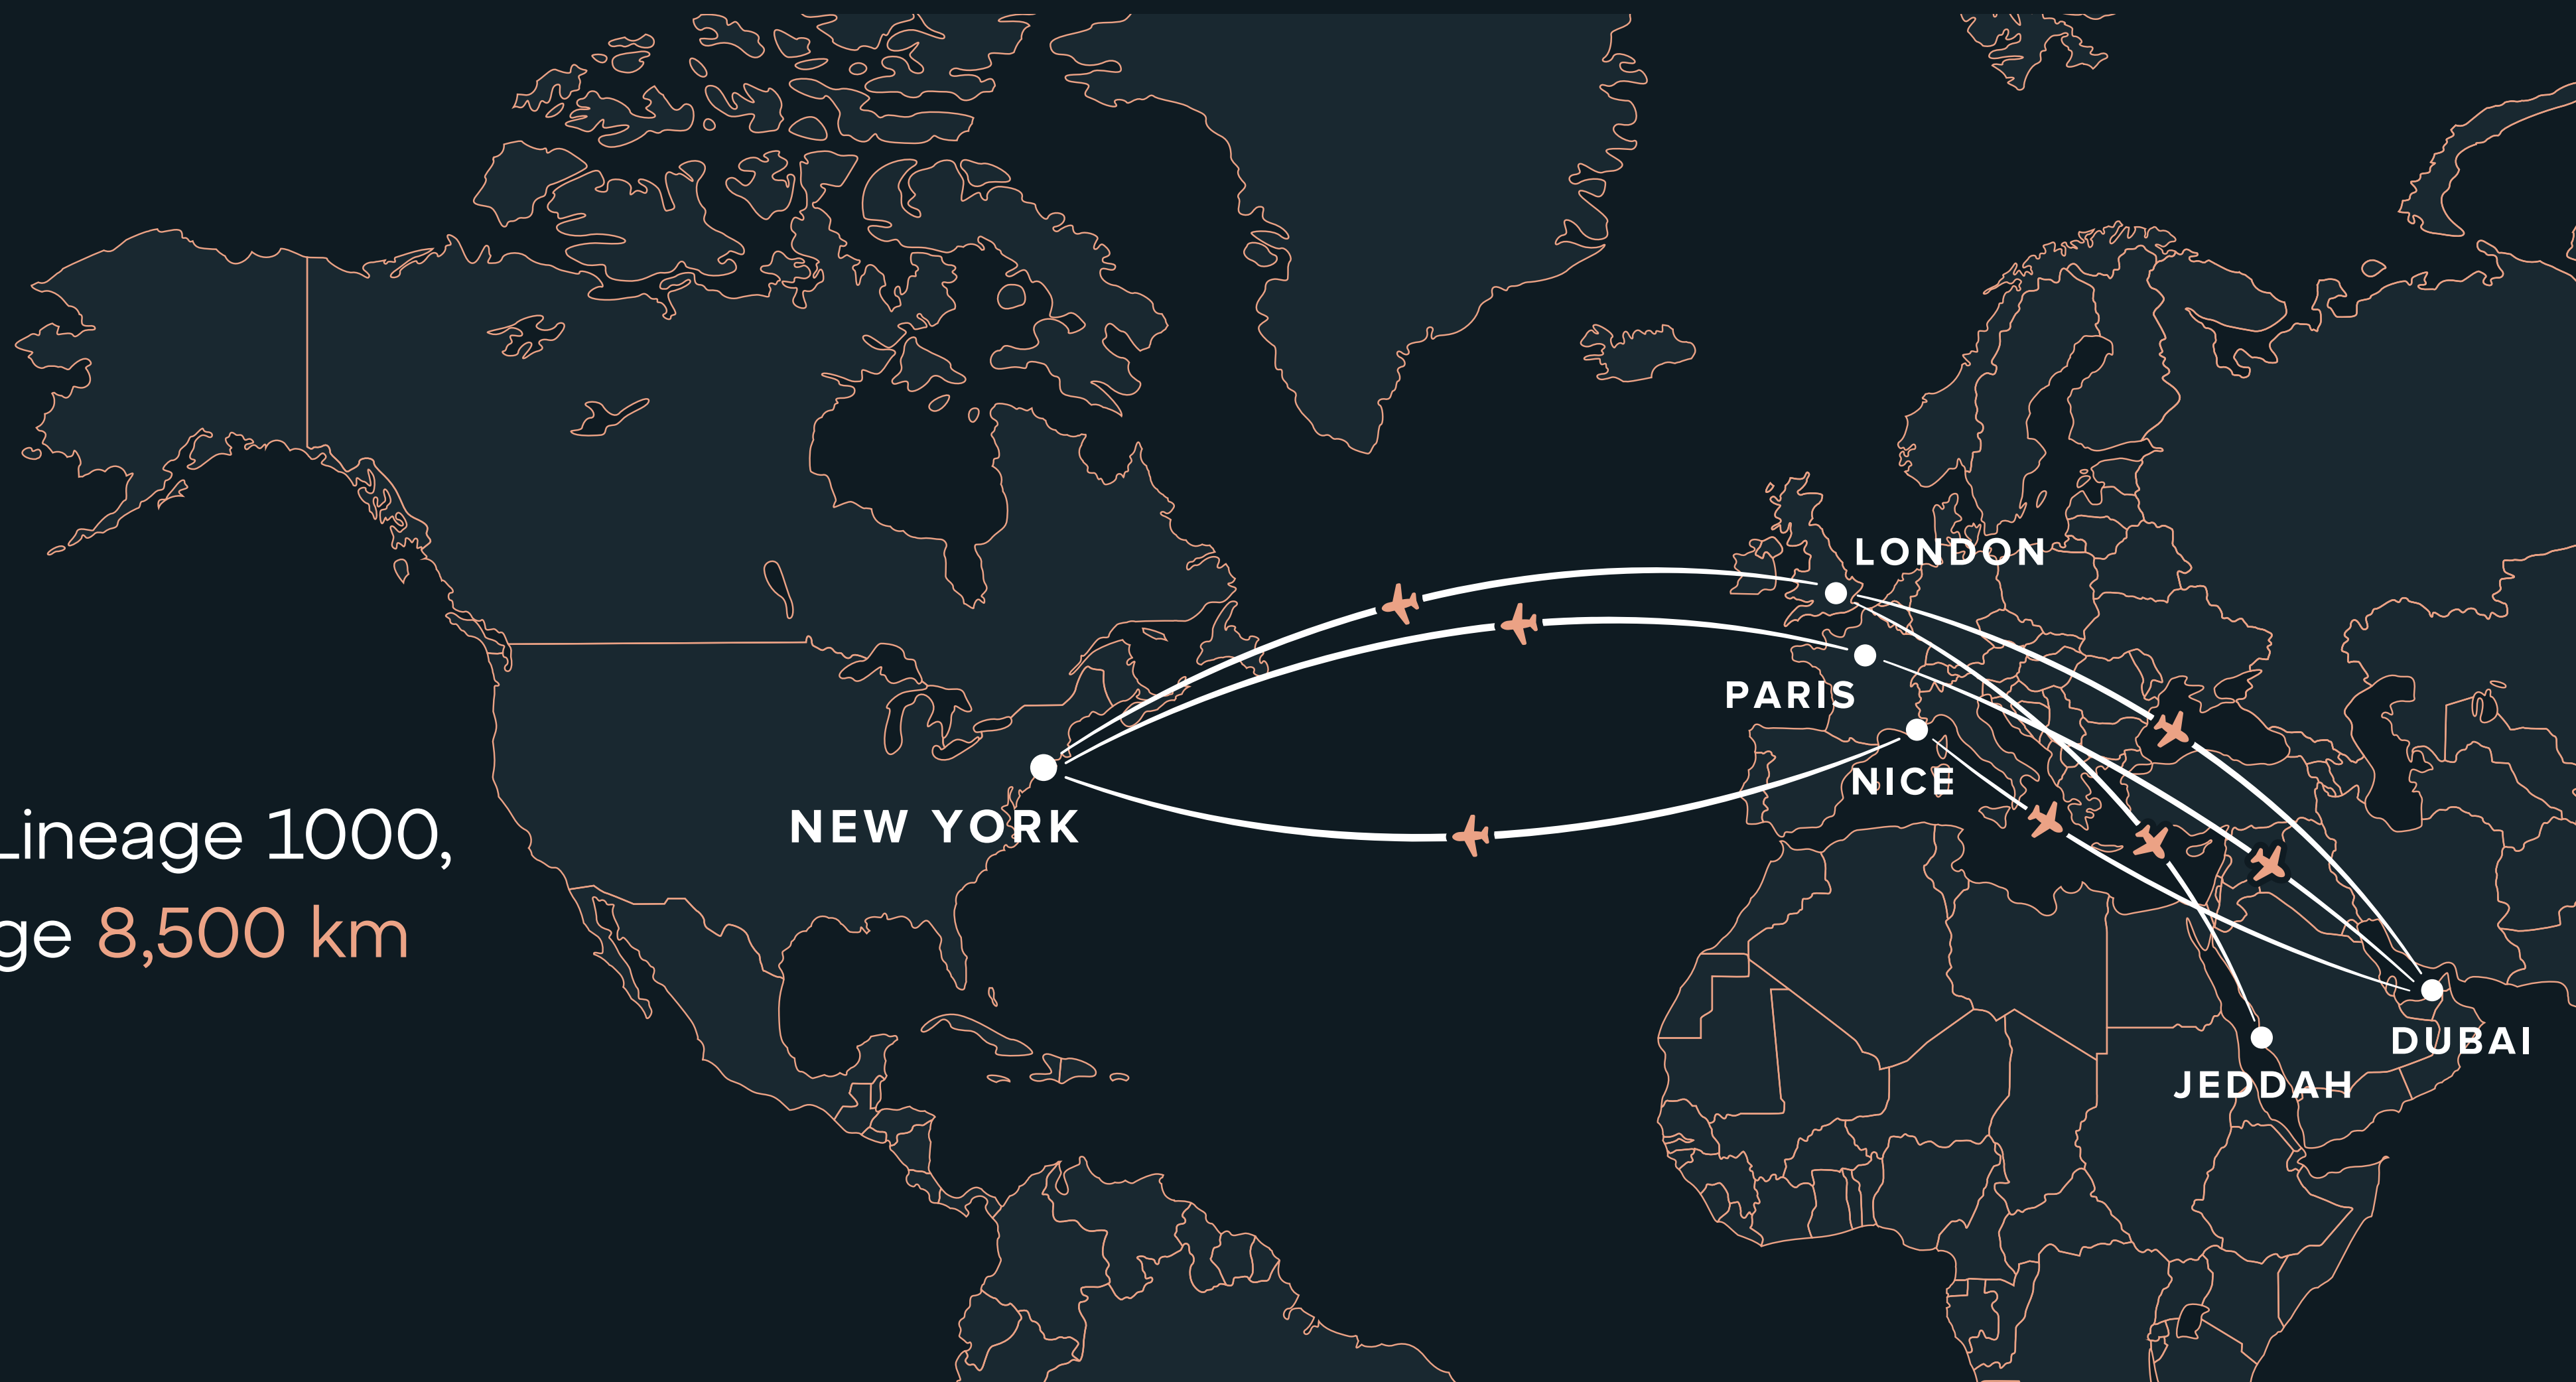

## PERFORMANCE

Maximum Speed: 874 km/h

Maximum Range with 5 PAX: 8,500 km

Maximum Range with 10 PAX: 8,200 km

Maximum Range with 19 PAX: 7,800 km

Maximum Operating Altitude: 12,496 km

Rate of Climb (SL, ISA, MTOW): 2,500 fpm

Take-Off Distance (SL, ISA, MTOW): 2,100 m

Landing Distance (SL, ISA, MLW): 1,000 m

Embraer Lineage 1000,  
MAX Range 8,500 km

All specifications subject to verification upon inspection

sales@unionaviation.aero +371 60 002 607 unionaviation.aero  
Ziemelu street 4, Riga. Int. Airport, Marupes Parish, LV-1053, Latvia