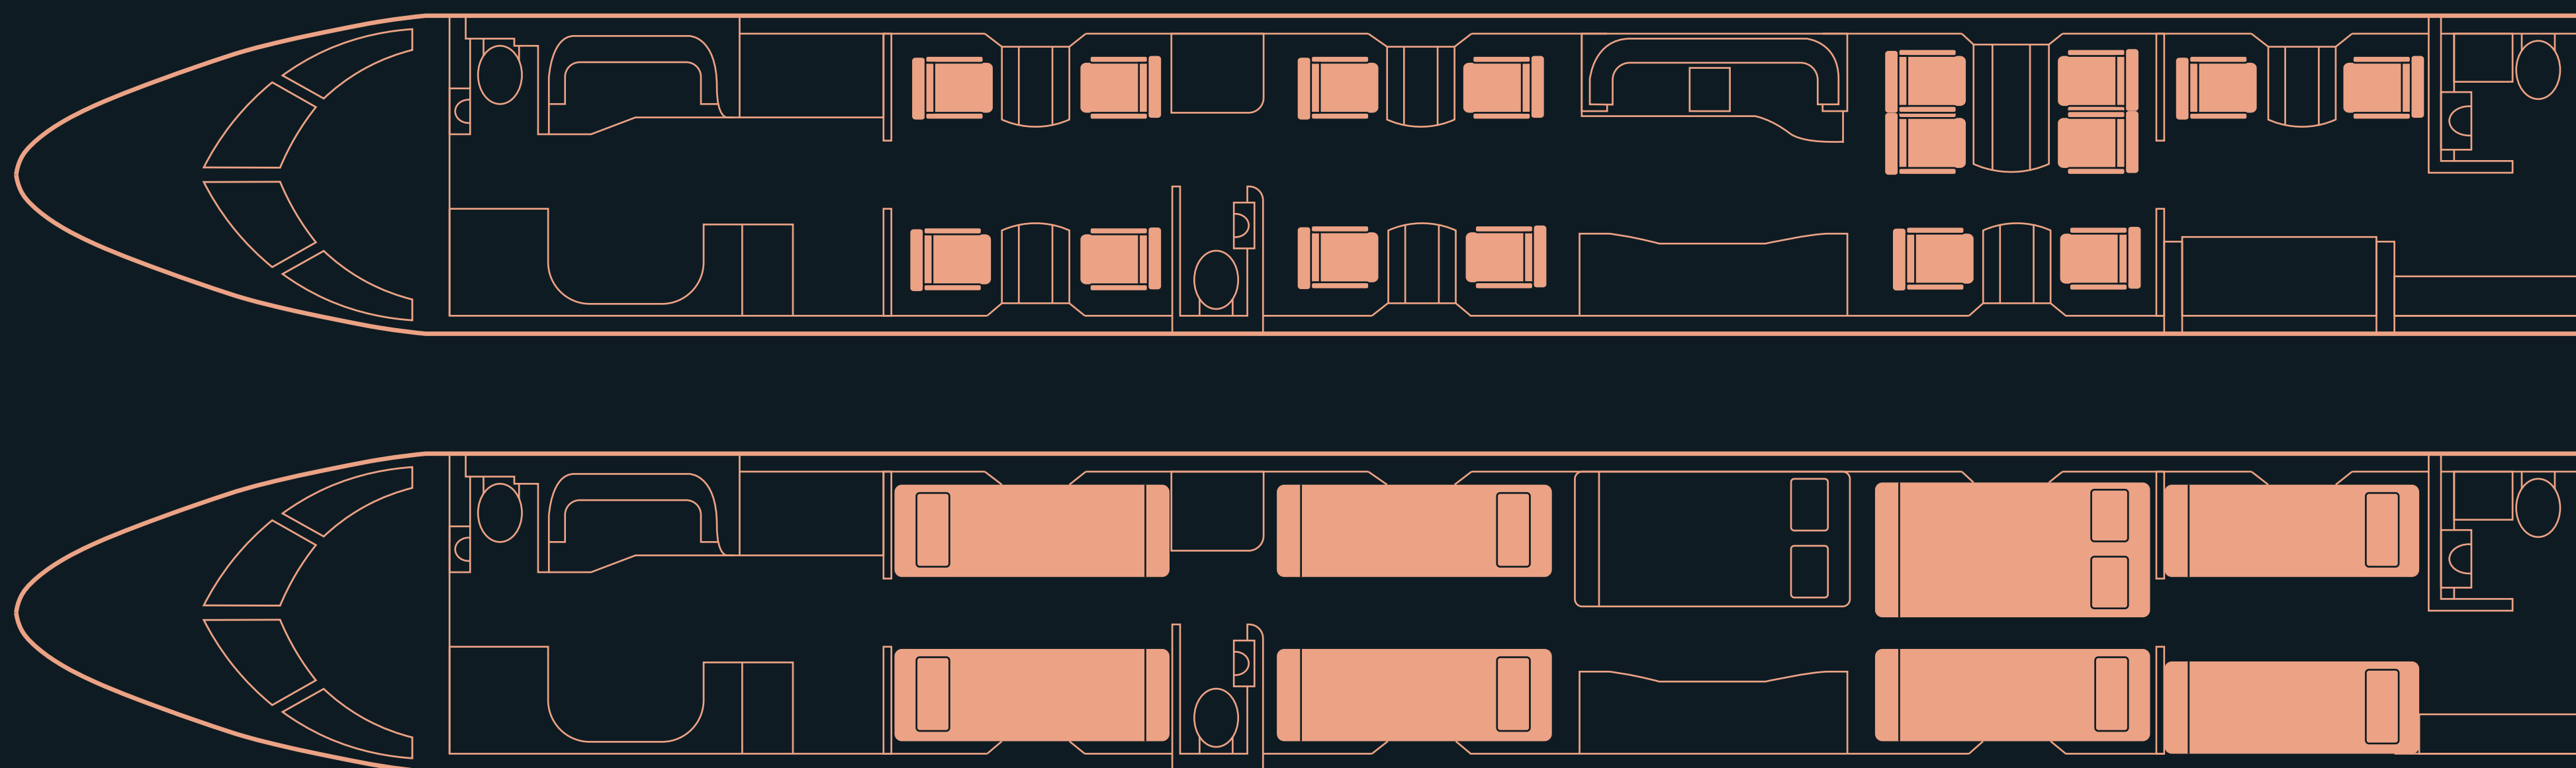

## INTERIOR

Cabin length: 25.6 m

Cabin height: 2.13 m

Cabin width: 25.74 m

Baggage compartment: 12.54 m<sup>3</sup>

All specifications subject to verification upon inspection

sales@unionaviation.aero +371 60 002 607 unionaviation.aero  
Ziemelu street 4, Riga. Int. Airport, Marupes Parish, LV-1053, Latvia