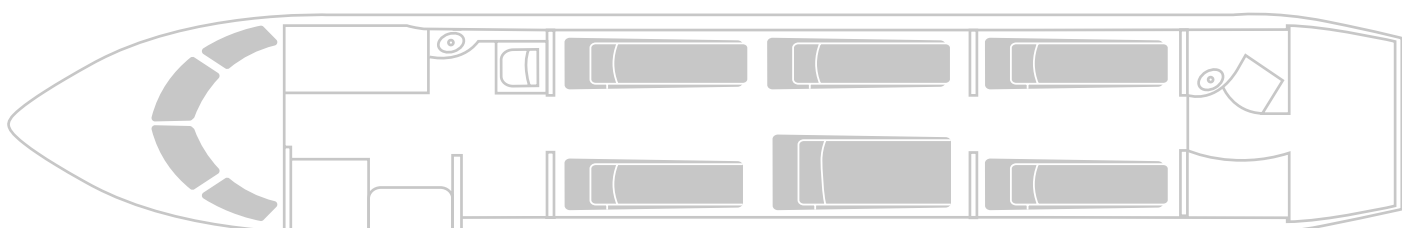

PLANET 9 GLOBAL EXPRESS

N954JJ

The ultra-long range Global Express aircraft is designed to fly up to 12 hours at a time, making it the perfect solution for inter-continental journeys. With an elegant, large cabin interior, this aircraft is capable of comfortably seating up to 14 passengers with bedding arrangement for 6.

MAX SPEED 590 mph / 950 km/h

MAX HOURS 12

LENGTH 48.3 ft / 14.73 m

WIDTH 8.16 ft / 2.48 m

HEIGHT 6.25 ft / 1.90 m

CONFIGURATION

Day configuration – 14 passengers

Night configuration – 6 beds / sleeps 6 passengers