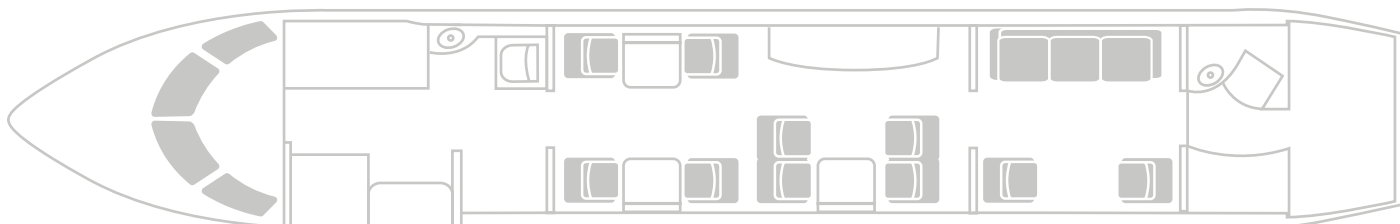

Night configuration – 5 beds / sleeps 5 passengers