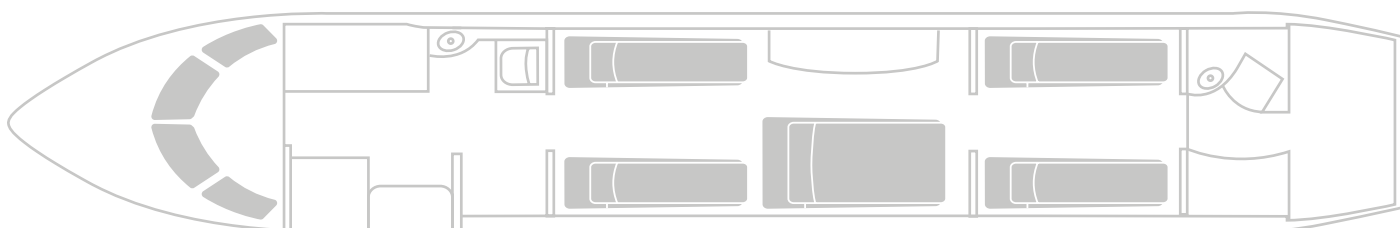

+1 855 629 9997 | sales@flyplanet9.com | flyplanet9.com

7415 Hayvenhurst Place, Van Nuys, CA 91406, USA