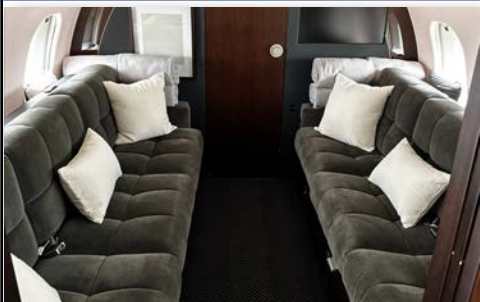

## Amenities

Ka-Band WiFi equipped; Free domestic ground-based, Int'l at \$8/MB

Full Galley

Forward crew lav & private aft lav

Sleeps 6

Skytheatre Audio Visual System and TXH Sound

Collins CES-5000 Cabin Management w/ iPad controls

## Specifications

Seating	13
Range	6,390 Nm
Cabin Height	6 ft
Cabin Width	8 ft
Cruising Speed	470 kts
YOM 2007	YOR 2021