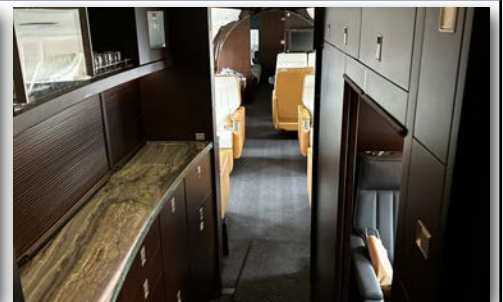

## Amenities

Ka-Band WiFi equipped; Free domestic ground-based, Int'l at \$8/MB

Full Galley

Forward crew lav & private aft lav

Sleeps 6

Skytheatre Audio Visual System and TXH Sound

Collins CES-5000 Cabin Management w/ iPad controls

## Specifications

Seating	13
Range	6,390 Nm
Cabin Height	6 ft
Cabin Width	8 ft
Cruising Speed	470 kts
YOM 2007	YOR 2021