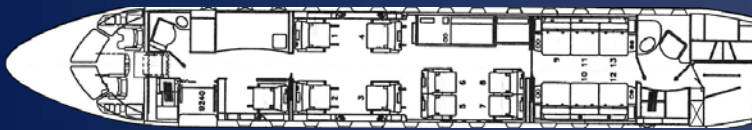

## Amenities

Ka-Band WiFi equipped; Free domestic ground-based, Int'l at \$8/MB

Full Galley

Forward crew lav & private aft lav

Sleeps 6

Skytheatre Audio Visual System and TXH Sound

Collins CES-5000 Cabin Management w/ iPad controls

## Specifications

Seating	13
Range	6,390 Nm
Cabin Height	6 ft
Cabin Width	8 ft
Cruising Speed	470 kts
YOM 2007	YOR 2021