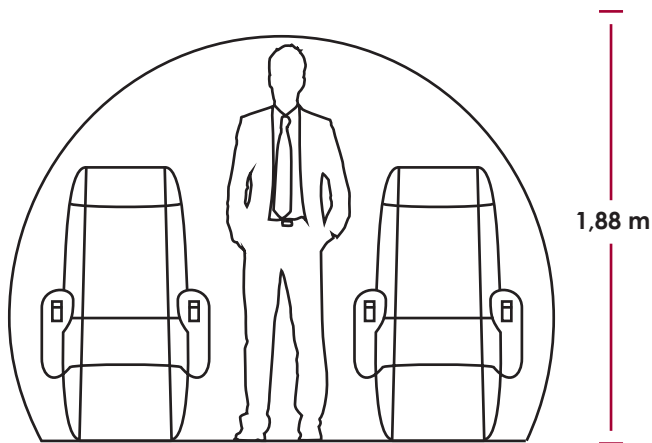

Bombardier

GLOBAL 5000

OVERVIEW

Year of manufacturing 2013

Homebase: floating

Registration: OE-LHU

COMFORT

 **Passengers** 13

 **Windows** 20

 **Beds** bed and fully reclining seats

 **Flight Attendant** yes

 **Hot meal** yes

 **Baggage** accessible

SPECIFICATIONS

Travel Range 5.200 nm / 9.630 km

Maximum Cruising Speed 580,00 mph / 934,00 kmh

Max Operating Altitude 51.000 ft / 15.545 m

Cabin Height 6,10 ft / 1,88 m

Cabin Width 7,90 ft / 2,41 m

Cabin Length 40,70 ft / 12,41 m

Exterior Length 96,80 ft / 29,50 m

Exterior Height 25,60 ft / 7,80 m

Wingspan 94,10 ft / 28,70 m