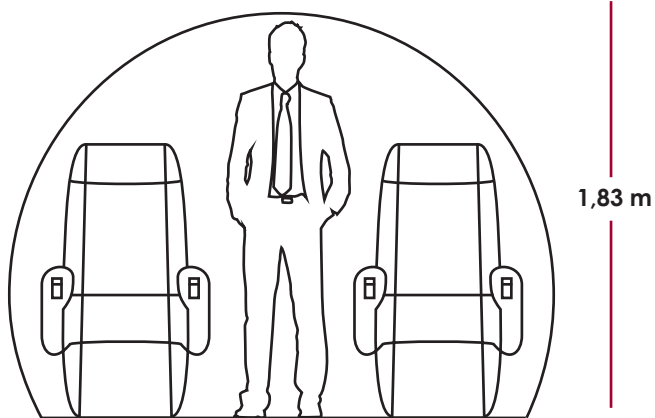

## COMFORT

-  **Passengers** 9

---

-  **Windows** 10

---

-  **Beds** fully reclining seats

---

-  **Flight Attendant** yes

## SPECIFICATIONS

**Travel Range** 2.800 nm / 5.000 km

**Maximum Cruising Speed** 513,00 mph / 826,00 kmh

**Max Operating Altitude** 45.000 ft / 13.716 m

**Cabin Height** 6,00 ft / 1,83 m

**Cabin Width** 6,40 ft / 1,96 m