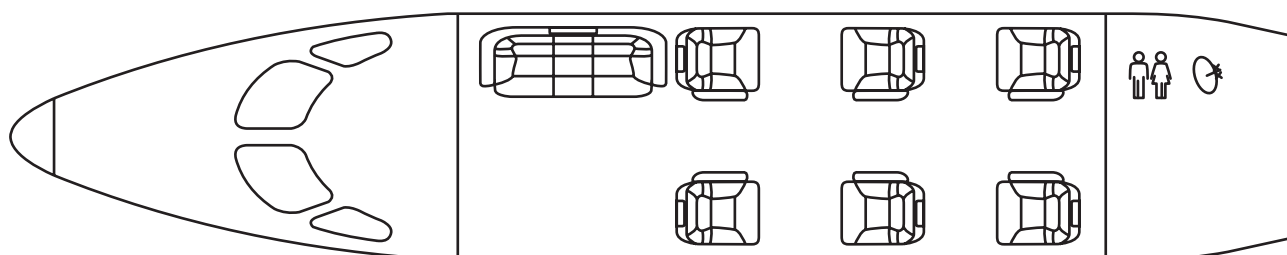

## COMFORT

-  **Passengers** 9

---

-  **Windows** 10

---

-  **Beds** fully reclining seats

---

-  **Flight Attendant** yes

## SPECIFICATIONS

**Travel Range** 2.800 nm / 5.000 km

**Maximum Cruising Speed** 513,00 mph / 826,00 kmh

**Max Operating Altitude** 45.000 ft / 13.716 m

**Cabin Height** 6,00 ft / 1,83 m

**Cabin Width** 6,40 ft / 1,96 m