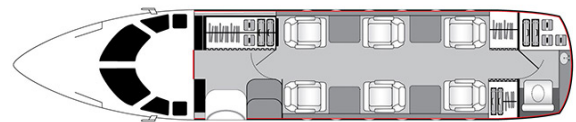

CABIN CONFIGURATION