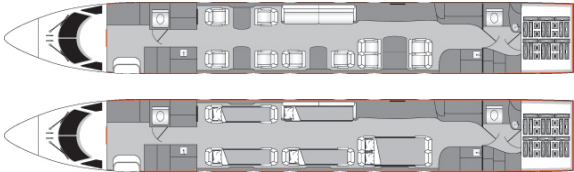

CABIN CONFIGURATION