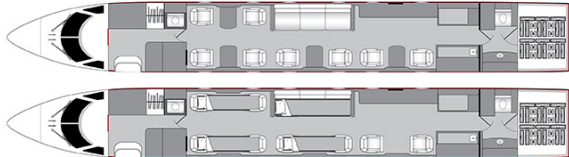

CABIN CONFIGURATION